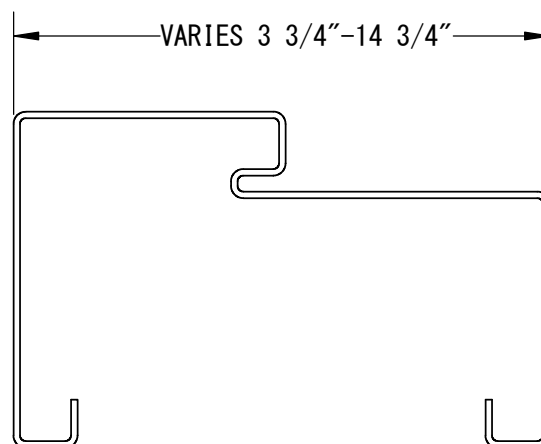

**M SERIES FRAME  
PROFILE - KERFED FOR WEATHERSTRIPPING**

**KERFED  
(K)**

**AVAILABLE IN 14 OR 16 GAUGE**

**PHYSICAL ENDURANCE LEVEL: MEETS ANSI A250.4  
PERFORMANCE TEST--16 GAUGE STEEL: LEVEL A (1,000,000 CYCLES)  
FIRE RATED UP TO 90 MINUTES.**

DW SERIES  
PROFILE - KERFED FOR WEATHERSTRIPPING

**KERF  
(K)**

**SINGLE RABBET**

**AVAILABLE IN 14 OR 16 GAUGE**

**PHYSICAL ENDURANCE LEVEL: MEETS ANSI A250.4  
PERFORMANCE TEST--16 GAUGE STEEL: LEVEL A (1,000,000 CYCLES)  
FIRE RATED UP TO 90 MINUTES.**