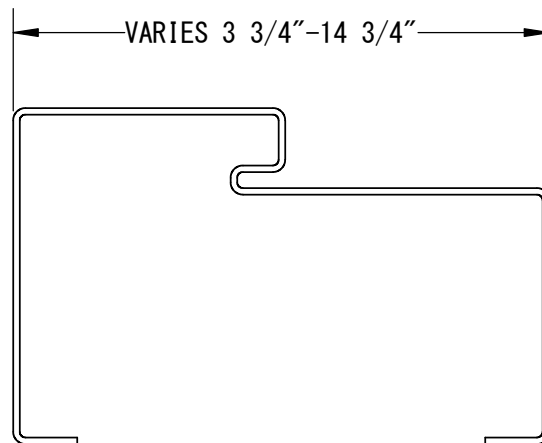

**M SERIES FRAME  
PROFILE - KERFED FOR WEATHERSTRIPPING**

**KERFED  
(K)**

**AVAILABLE IN 14 OR 16 GAUGE**

**PHYSICAL ENDURANCE LEVEL: MEETS ANSI A250.4  
PERFORMANCE TEST--16 GAUGE STEEL: LEVEL A (1,000,000 CYCLES)  
FIRE RATED UP TO 90 MINUTES.**

DW SERIES  
PROFILE - KERFED FOR WEATHERSTRIPPING

**KERF  
(K)**

**SINGLE RABBET**

**AVAILABLE IN 14 OR 16 GAUGE**

**PHYSICAL ENDURANCE LEVEL: MEETS ANSI A250.4  
PERFORMANCE TEST--16 GAUGE STEEL: LEVEL A (1,000,000 CYCLES)  
FIRE RATED UP TO 90 MINUTES.**