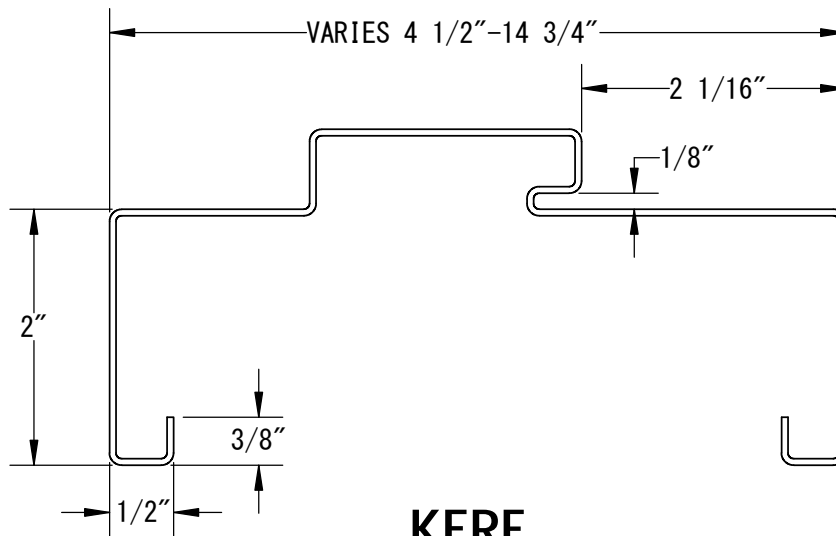

**M SERIES FRAME  
PROFILE - KERFED FOR WEATHERSTRIPPING**

**KERFED  
(K)**

**AVAILABLE IN 14 OR 16 GAUGE**

**PHYSICAL ENDURANCE LEVEL: MEETS ANSI A250.4  
PERFORMANCE TEST--16 GAUGE STEEL: LEVEL A (1,000,000 CYCLES)  
FIRE RATED UP TO 90 MINUTES.**

DW SERIES  
PROFILE - KERFED FOR WEATHERSTRIPPING

**KERF  
(K)**

**SINGLE RABBET**

**AVAILABLE IN 14 OR 16 GAUGE**

**PHYSICAL ENDURANCE LEVEL: MEETS ANSI A250.4  
PERFORMANCE TEST--16 GAUGE STEEL: LEVEL A (1,000,000 CYCLES)  
FIRE RATED UP TO 90 MINUTES.**