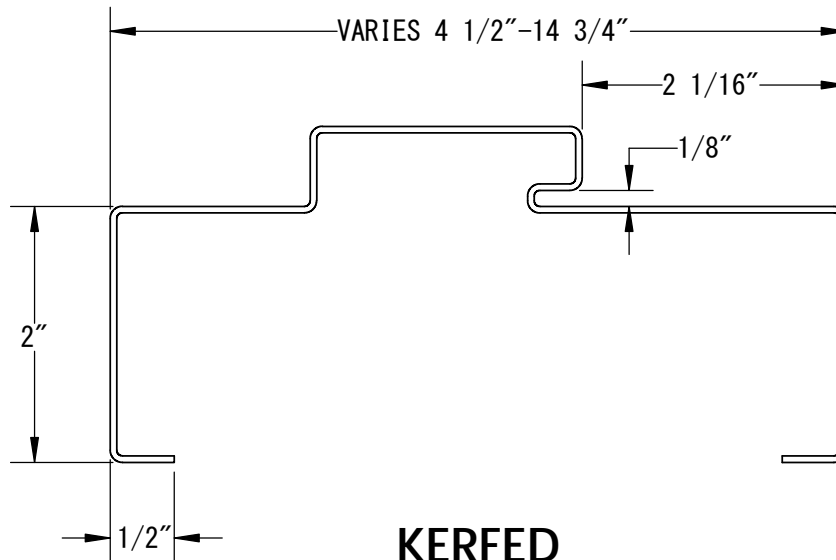

**M SERIES FRAME  
PROFILE - KERFED FOR WEATHERSTRIPPING**

**KERFED  
(K)**

**AVAILABLE IN 14 OR 16 GAUGE**

**PHYSICAL ENDURANCE LEVEL: MEETS ANSI A250.4  
PERFORMANCE TEST--16 GAUGE STEEL: LEVEL A (1,000,000 CYCLES)  
FIRE RATED UP TO 90 MINUTES.**

DW SERIES  
PROFILE - KERFED FOR WEATHERSTRIPPING

**KERF  
(K)**

**SINGLE RABBET**

**AVAILABLE IN 14 OR 16 GAUGE**

**PHYSICAL ENDURANCE LEVEL: MEETS ANSI A250.4  
PERFORMANCE TEST--16 GAUGE STEEL: LEVEL A (1,000,000 CYCLES)  
FIRE RATED UP TO 90 MINUTES.**